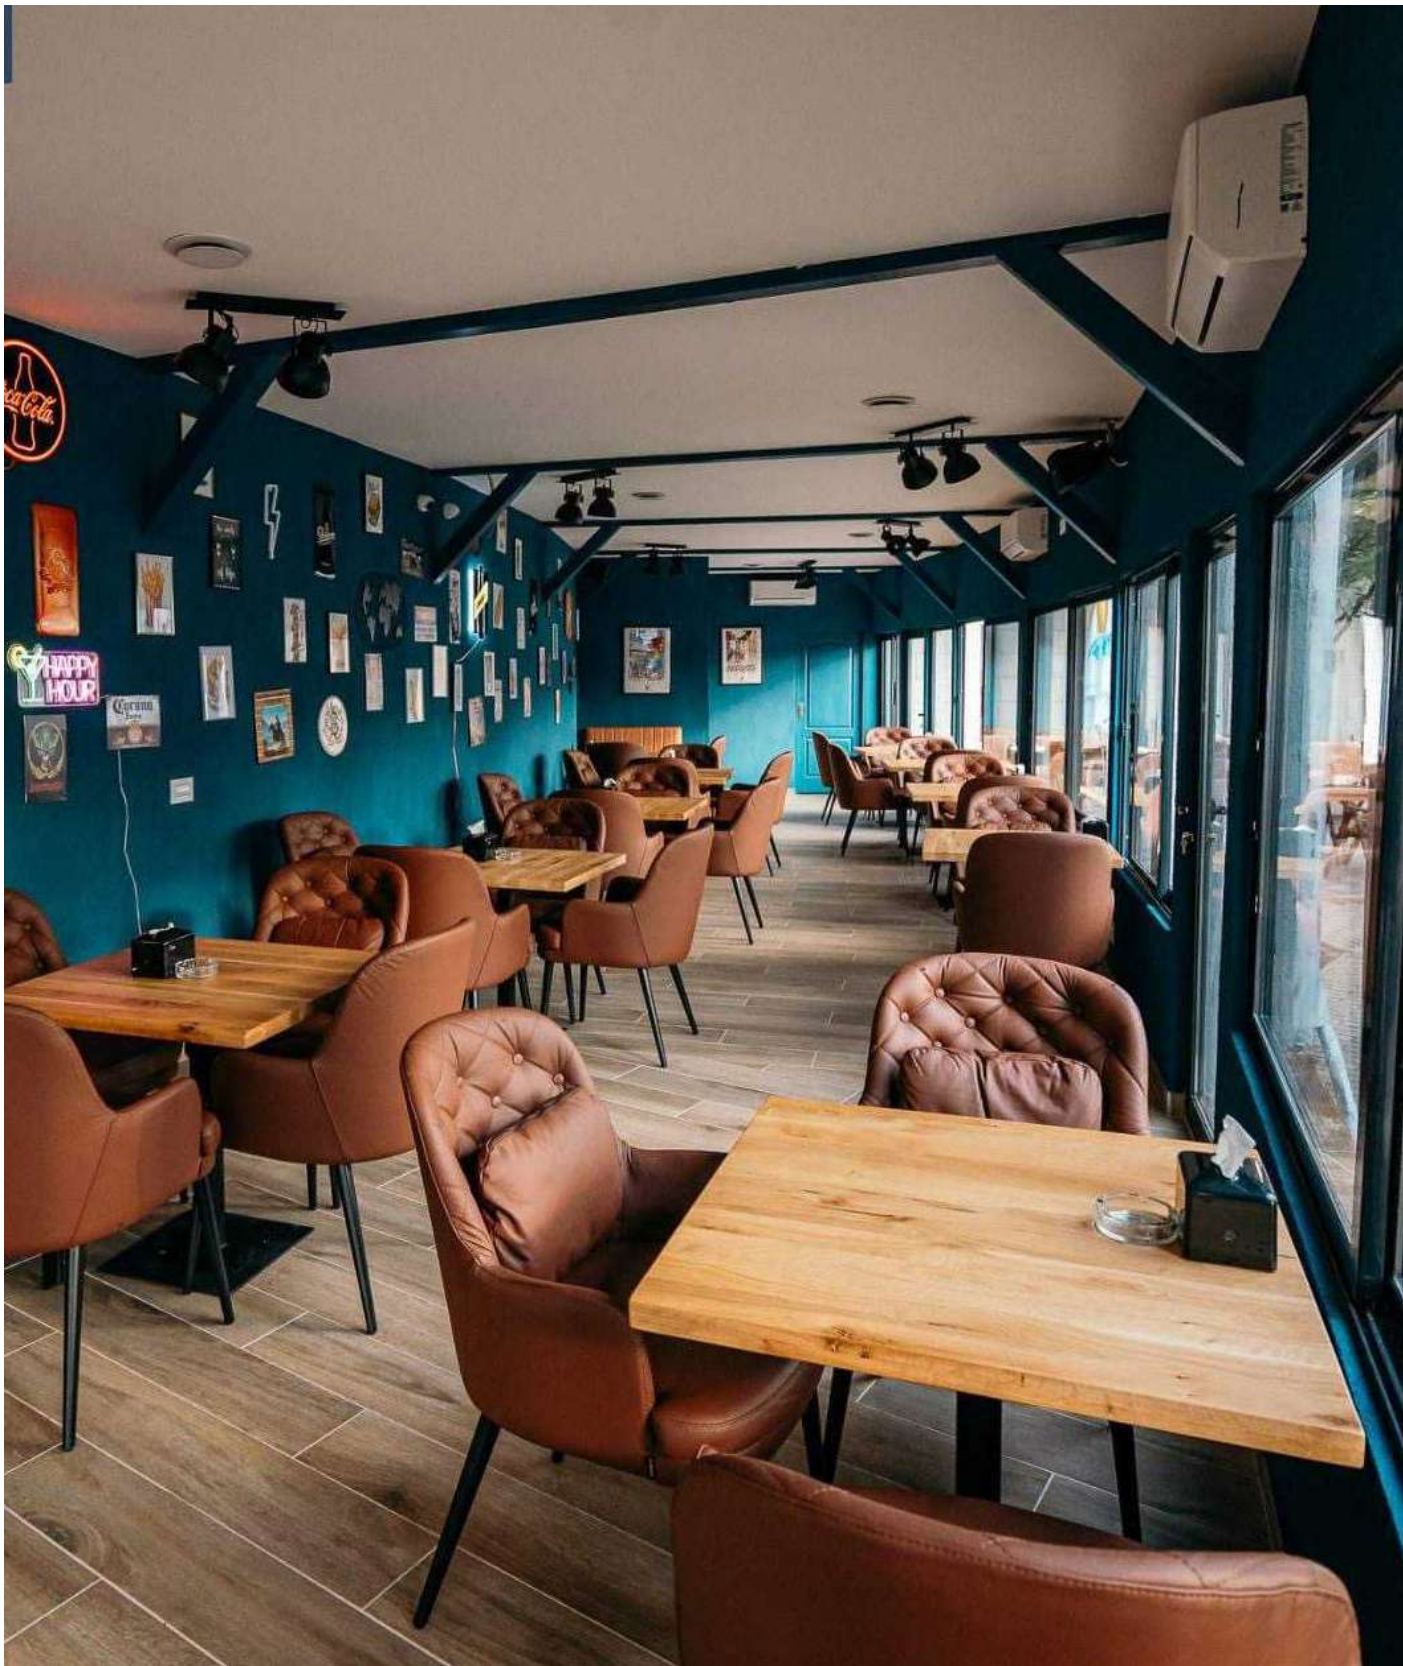

Lotus round wood legs

 (cm) Chair Height: 81 | Seat Height: 43 | Chair Width: 115 | Seat Depth: 55 cm

Luigi square legs

 (cm) Chair Height: 91 | Seat Height: 43 | Chair Width: 170 | Seat Depth: 50 cm

Chair Design & Wood Finishes