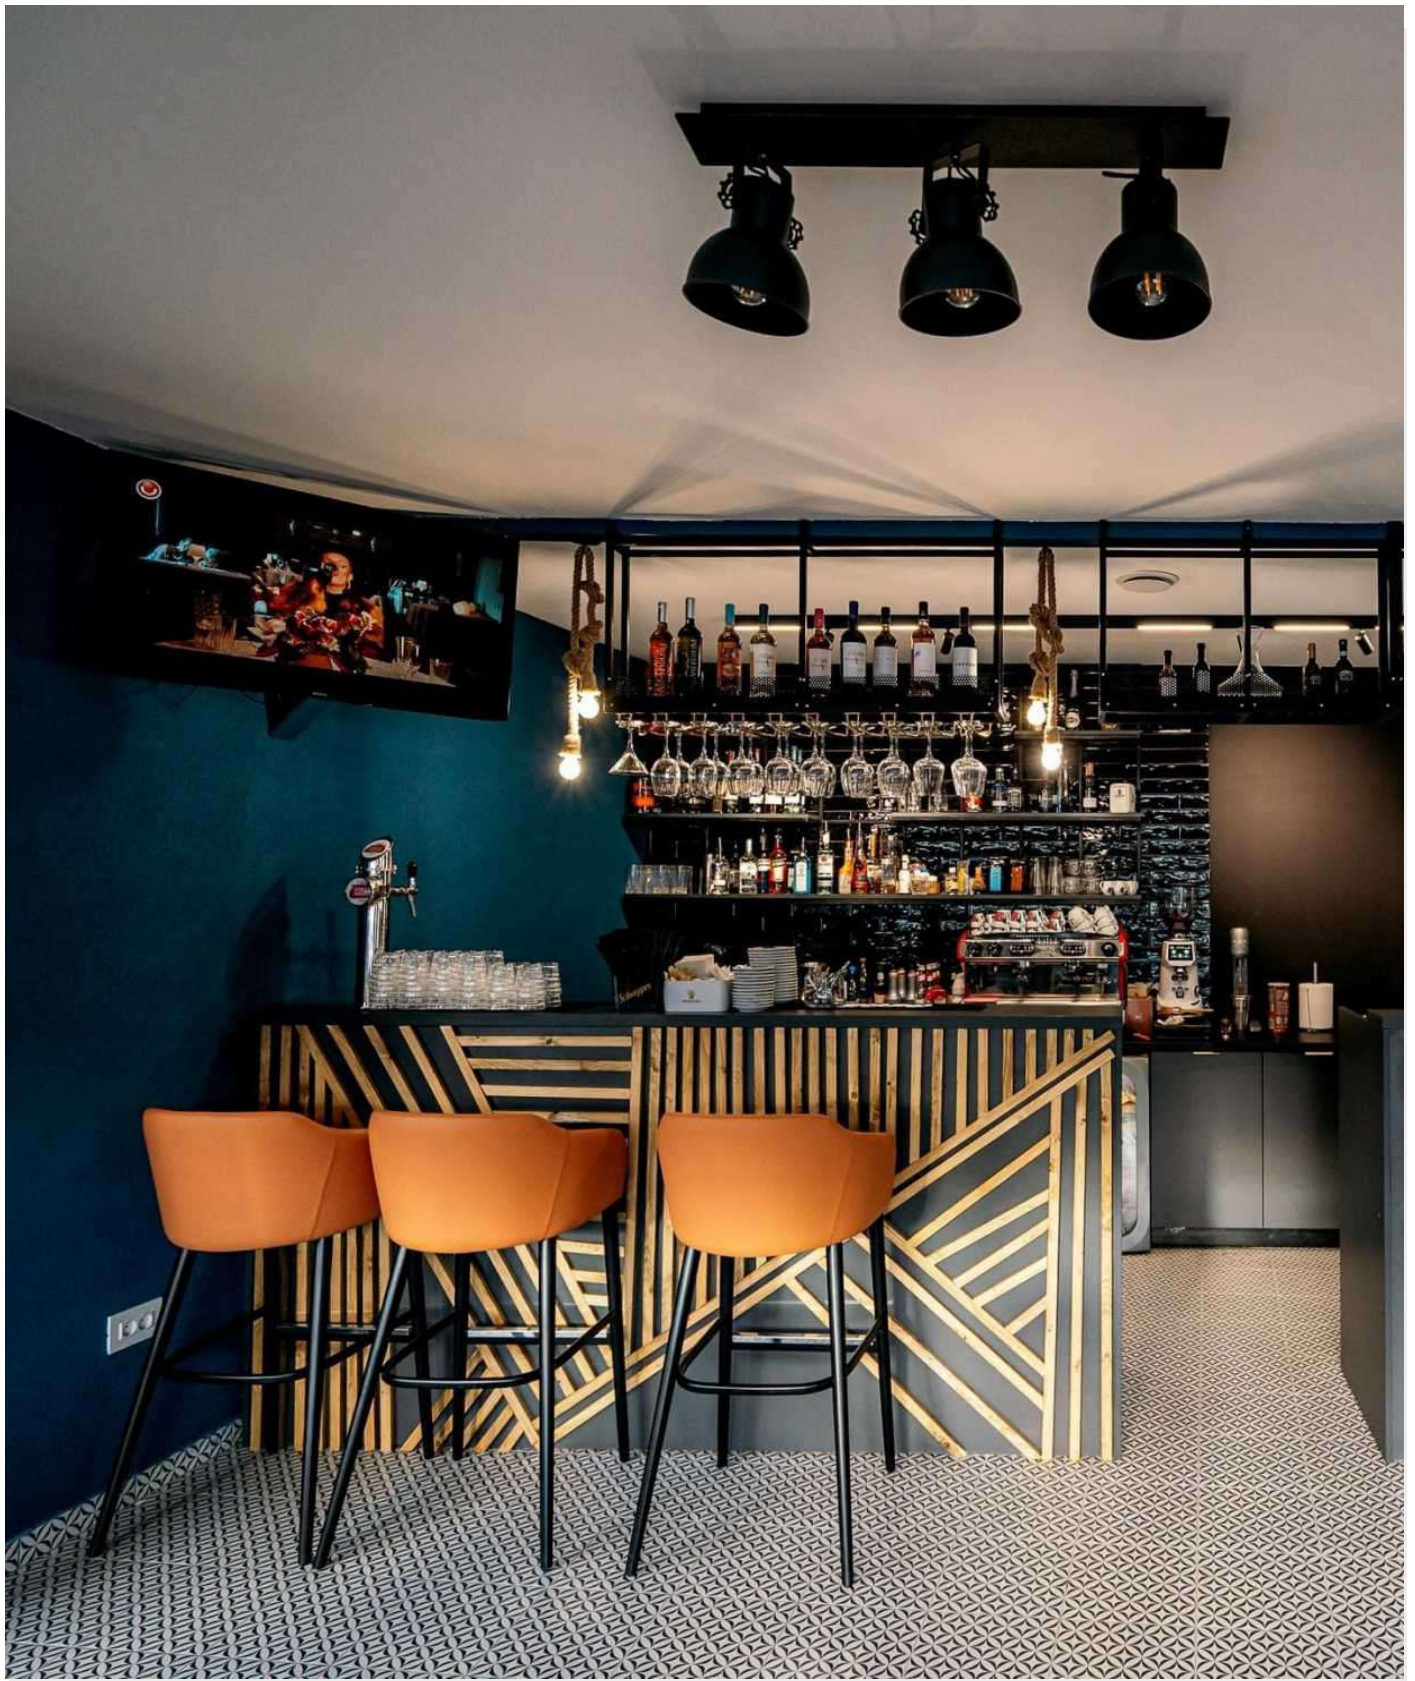

Lotus round wood legs

 (cm) Chair Height: 81 | Seat Height: 43 | Chair Width: 115 | Seat Depth: 55 cm

Luigi square legs

 (cm) Chair Height: 91 | Seat Height: 43 | Chair Width: 170 | Seat Depth: 50 cm

Chair Design & Wood Finishes